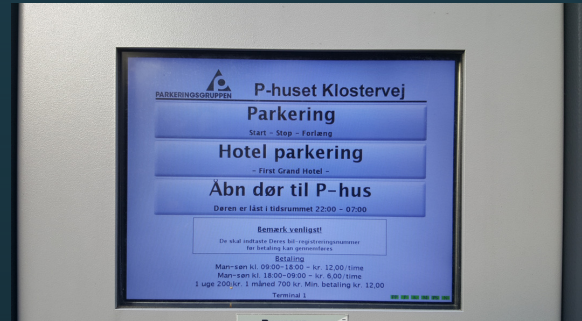

P A R K I N G

1 - The parking is located at Klostervej 3 - just 100 meters from First Hotel Grand

4 - On the terminal choose - Hotel parkering -

2 - Access the parking garage via the ramp, and parking is at any vacant slot

5 - Enter the car registration number and press - **GODKEND** -

3 - Registration via the terminal located at the exit

6 - To complete the registration press - **GODKEND** - again and bring the receipt to the reception