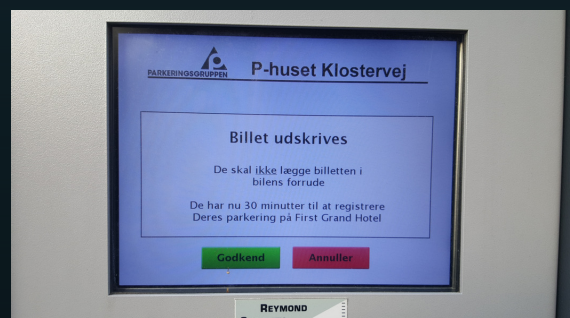

P A R K I N G

1 - The parking is located at Klostervej 3 - just 100 meters from First Hotel Grand

4 - On the terminal choose - Hotel parkering -

2 - Access the parking garage via the ramp, and parking is at any vacant slot

5 - Enter the car registration number and press - **GODKEND** -

3 - Registration via the terminal located at the exit

6 - To complete the registration press - **GODKEND** - again and bring the receipt to the reception